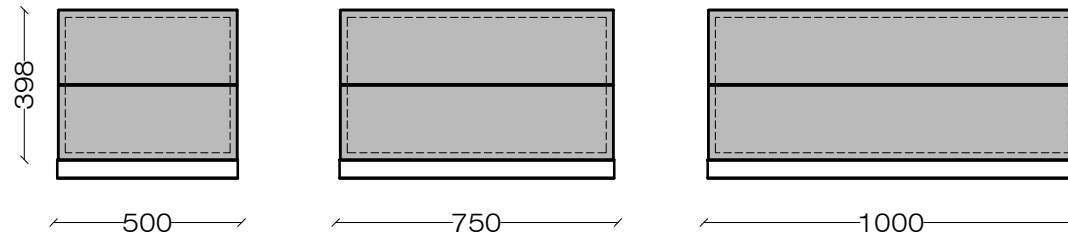

Highadjustment at bottom and top

Vertical bar
Sideview

Vertical bar
Outside
Frontview

Vertical bar
Inside
Frontview

Vertical bar for assembly on the wall

The vertical bars have a hidden cable
inside. The exit / entrance of the wire
is possible on each bar on the top or bottom.

Highadjustment at bottom and top

Shelf

Depth 350mm
Thickness 14mm
Height of metal bar 33mm

Width

Storage unit

with flap
Depth 350mm

Width

Storage unit

with two drawers
Depth 350mm

Width

Shelf

for storage unit with flap
(please mark on drawing)

Width

Mini bar compartment with LED lighting

for storage unit with flap
(please mark on drawing).

Width