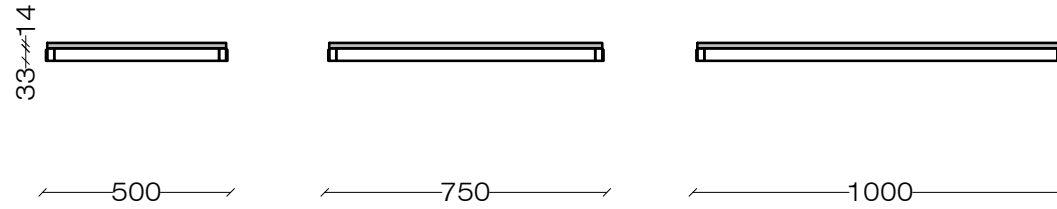

Vertical bar
outside
Frontview

Vertical bar
Inside
Frontview

Vertical bar for assembly on the ceiling

The vertical bars have a hidden cable
channel inside. The exit / entrance of the wire
is possible on each bar on the top or bottom.

Highadjustment at bottom and top

Vertical bar
Sideview

Vertical bar
Outside
Frontview

Vertical bar
Inside
Frontview

Vertical bar for assembly on the wall

The vertical bars have a hidden cable
inside. The exit / entrance of the wire
is possible on each bar on the top or bottom.

Highadjustment at bottom and top

Shelf

Depth 350mm
Thickness 14mm
Height of metal bar 33mm

Width

Storage unit

with flap
Depth 350mm

Width

Storage unit