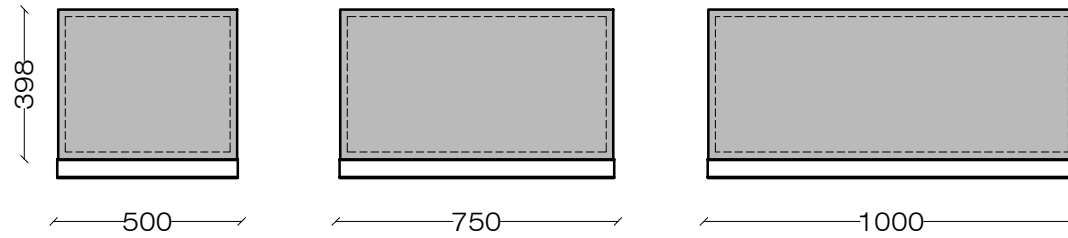

Highadjustment at bottom and top

Vertical bar
Sideview

Vertical bar
Outside
Frontview

Vertical bar
Inside
Frontview

Vertical bar for assembly on the wall

The vertical bars have a hidden cable
inside. The exit / entrance of the wire
is possible on each bar on the top or bottom.

Highadjustment at bottom and top

Shelf

Depth 350mm
Thickness 14mm
Height of metal bar 33mm

Width

Storage unit

with flap
Depth 350mm

Width

Storage unit

with two drawers
Depth 350mm

Width

Shelf

for storage unit with flap
(please mark on drawing)

Width

Mini bar compartment with LED lighting

for storage unit with flap
(please mark on drawing).

Width