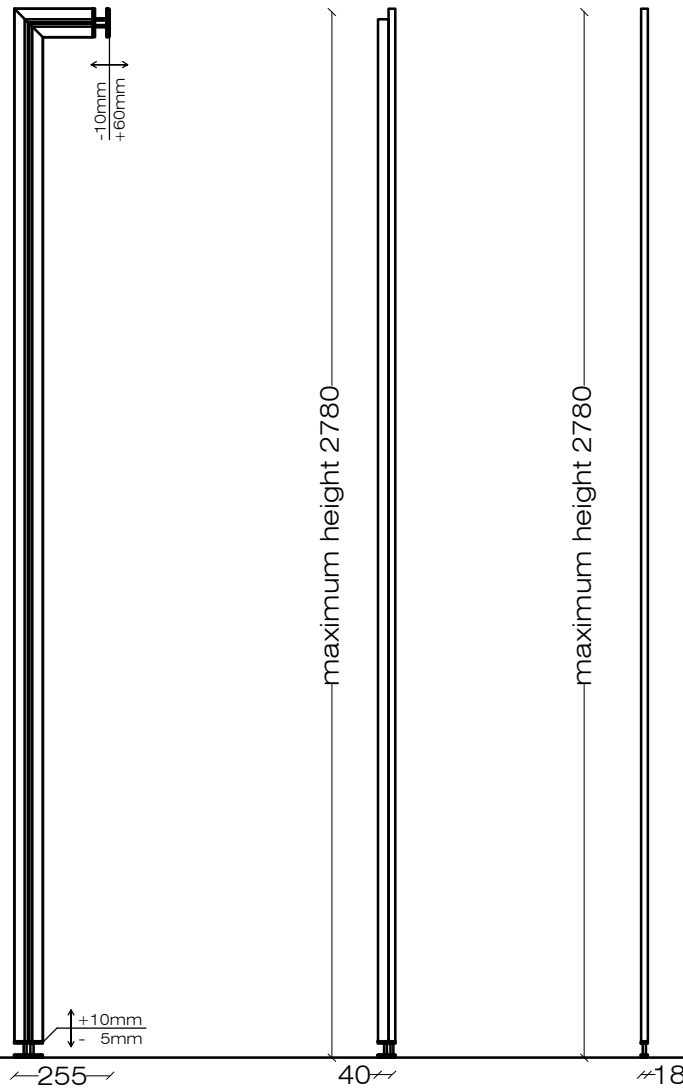

Vertical bar
outside
Frontview

Vertical bar
Inside
Frontview

Vertical bar for assembly on the ceiling

The vertical bars have a hidden cable
channel inside. The exit / entrance of the wire
is possible on each bar on the top or bottom.

Highadjustment at bottom and top

Vertical bar
Sideview

Vertical bar
Outside
Frontview

Vertical bar
Inside
Frontview

Vertical bar for assembly on the wall

The vertical bars have a hidden cable
inside. The exit / entrance of the wire
is possible on each bar on the top or bottom.

Highadjustment at bottom and top

Shelf

Depth 350mm
Thickness 14mm
Height of metal bar 33mm

Width

Storage unit

with flap
Depth 350mm

Width

Storage unit

with two drawers
Depth 350mm

Width

Shelf

for storage unit with flap
(please mark on drawing)

Width

Mini bar compartment with LED lighting

for storage unit with flap
(please mark on drawing).

Width