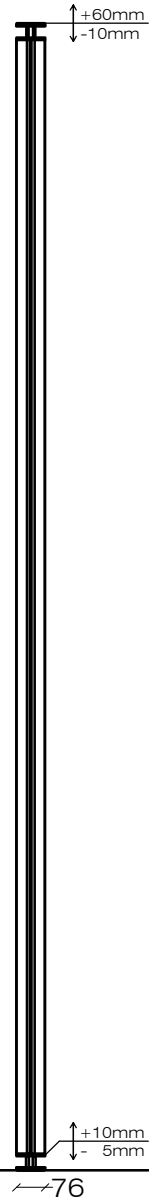

Yomei GmbH
 westerfeldstr. 4
 32758 detmold
 fon 05231/ 970760

Dealer	XXX
Order ref.	Mr. Green
Surface	Leather choco

Title	Planing sheet Magic Matrix
Drawn by	Mustermann
Page	1/1
Date	09.06.15

Vertical bar
Sideview

Vertical bar
outside
Frontview

Vertical bar
Inside
Frontview

Vertical bar for assembly on the ceiling

The vertical bars have a hidden cable
channel inside. The exit / entrance of the wire
is possible on each bar on the top or bottom.

Highadjustment at bottom and top

Vertical bar
Sideview

Vertical bar
Outside
Frontview

Vertical bar
Inside
Frontview

Vertical bar for assembly on the wall

The vertical bars have a hidden cable
inside. The exit / entrance of the wire
is possible on each bar on the top or bottom.

Highadjustment at bottom and top

Shelf

Depth 350mm
Thickness 14mm
Height of metal bar 33mm

Width

Storage unit

with flap
Depth 350mm

Width

Storage unit