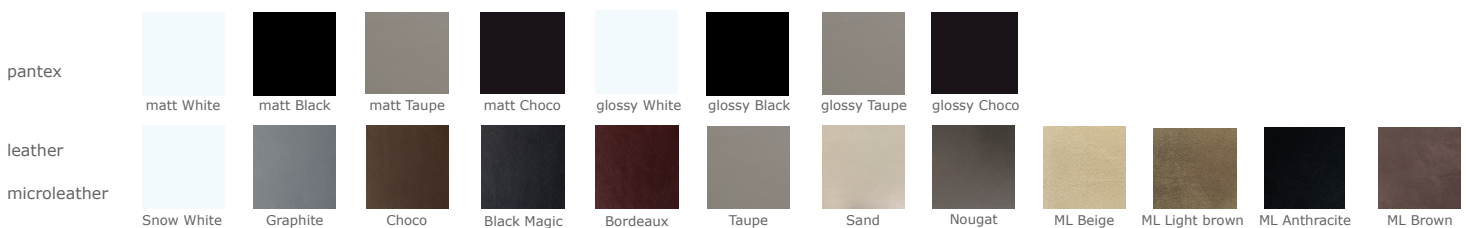

compartment for pens

drawer

insert for hanging file folders

The FOLD corp is available in various version:

The extendable top shelf is available in 3 different colours: